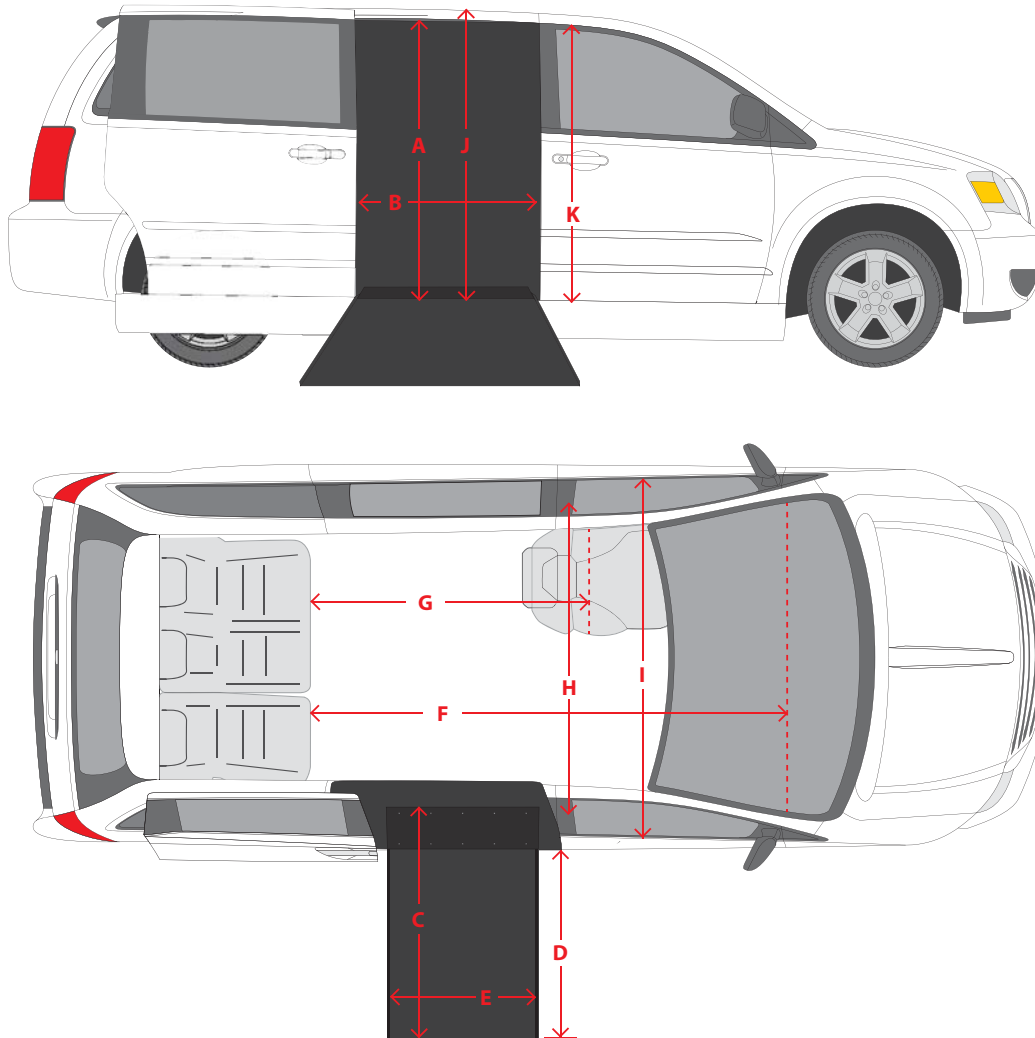

Dodge Grand Caravan

Standard features of BOTH Northstar and Summit Conversions

- E-coated for corrosion resistance
- 11" maximum drop
- PowerKneel™ optimized for reliability & noise reduction
- FMVSS 301R compliant
- Hidden spare tire gives you plenty of cargo space
- Removable front seat bases
- 600 lb ramp capacity

Conversion specifications

- The Northstar in-floor ramp comes standard with the SURE DEPLOY™ backup system
- The Summit fold-out ramp comes standard with an anti-rattle mechanism

Dodge Grand Caravan

specifications

	Dodge Northstar	Dodge Summit
A Door opening height	55.25"	54.25"
B Door opening width	31.25"	31.25"
C Ramp length (angled ramp and transition plate)	58.5"	50.25"
D Ramp length (distance ramp protrudes from vehicle)	44.0"	41.5"
E Usable ramp width	29.25"	28.75"
F Overall floor length	85.5"	85.5"
G Length (from back of seat bases to kickplate)	58.0"	58.0"
H Floor width at B pillar	60.0"	60.0"
I Floor width at front doors	61.0"	61.0"
J Interior height at center position	58.5"	58.5"
K Interior height at drivers position	57.25" w/o sunroof	57.25" w/o sunroof